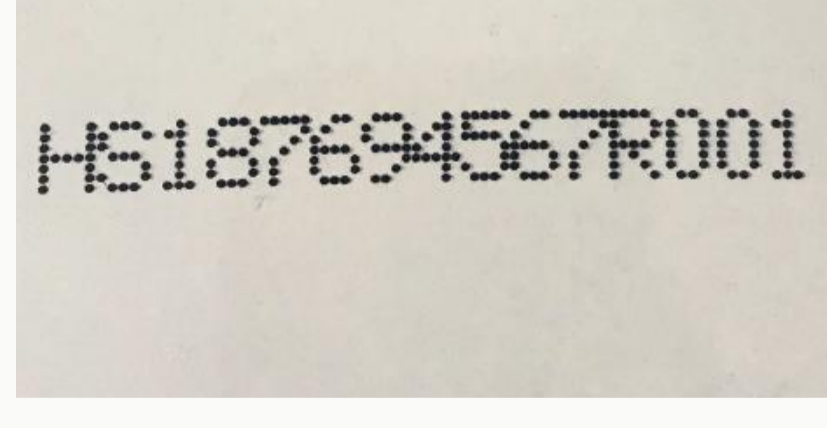

Applications

This hand-held inkjet device can print on permeable surfaces (such as plain cartons, stencils, textiles, etc.) and non-permeable surfaces (such as woven bags, tubes, glossy cartons, etc.)

This portable printer is often used in the following products:

- Metals
- Carton and Cardboard box
- Stone or Ceramic,
- Light steel keel, Pipes
- Plastics
- Wood
- Wire and cable
- Textiles and Woven bags
- Aluminum Foils, etc